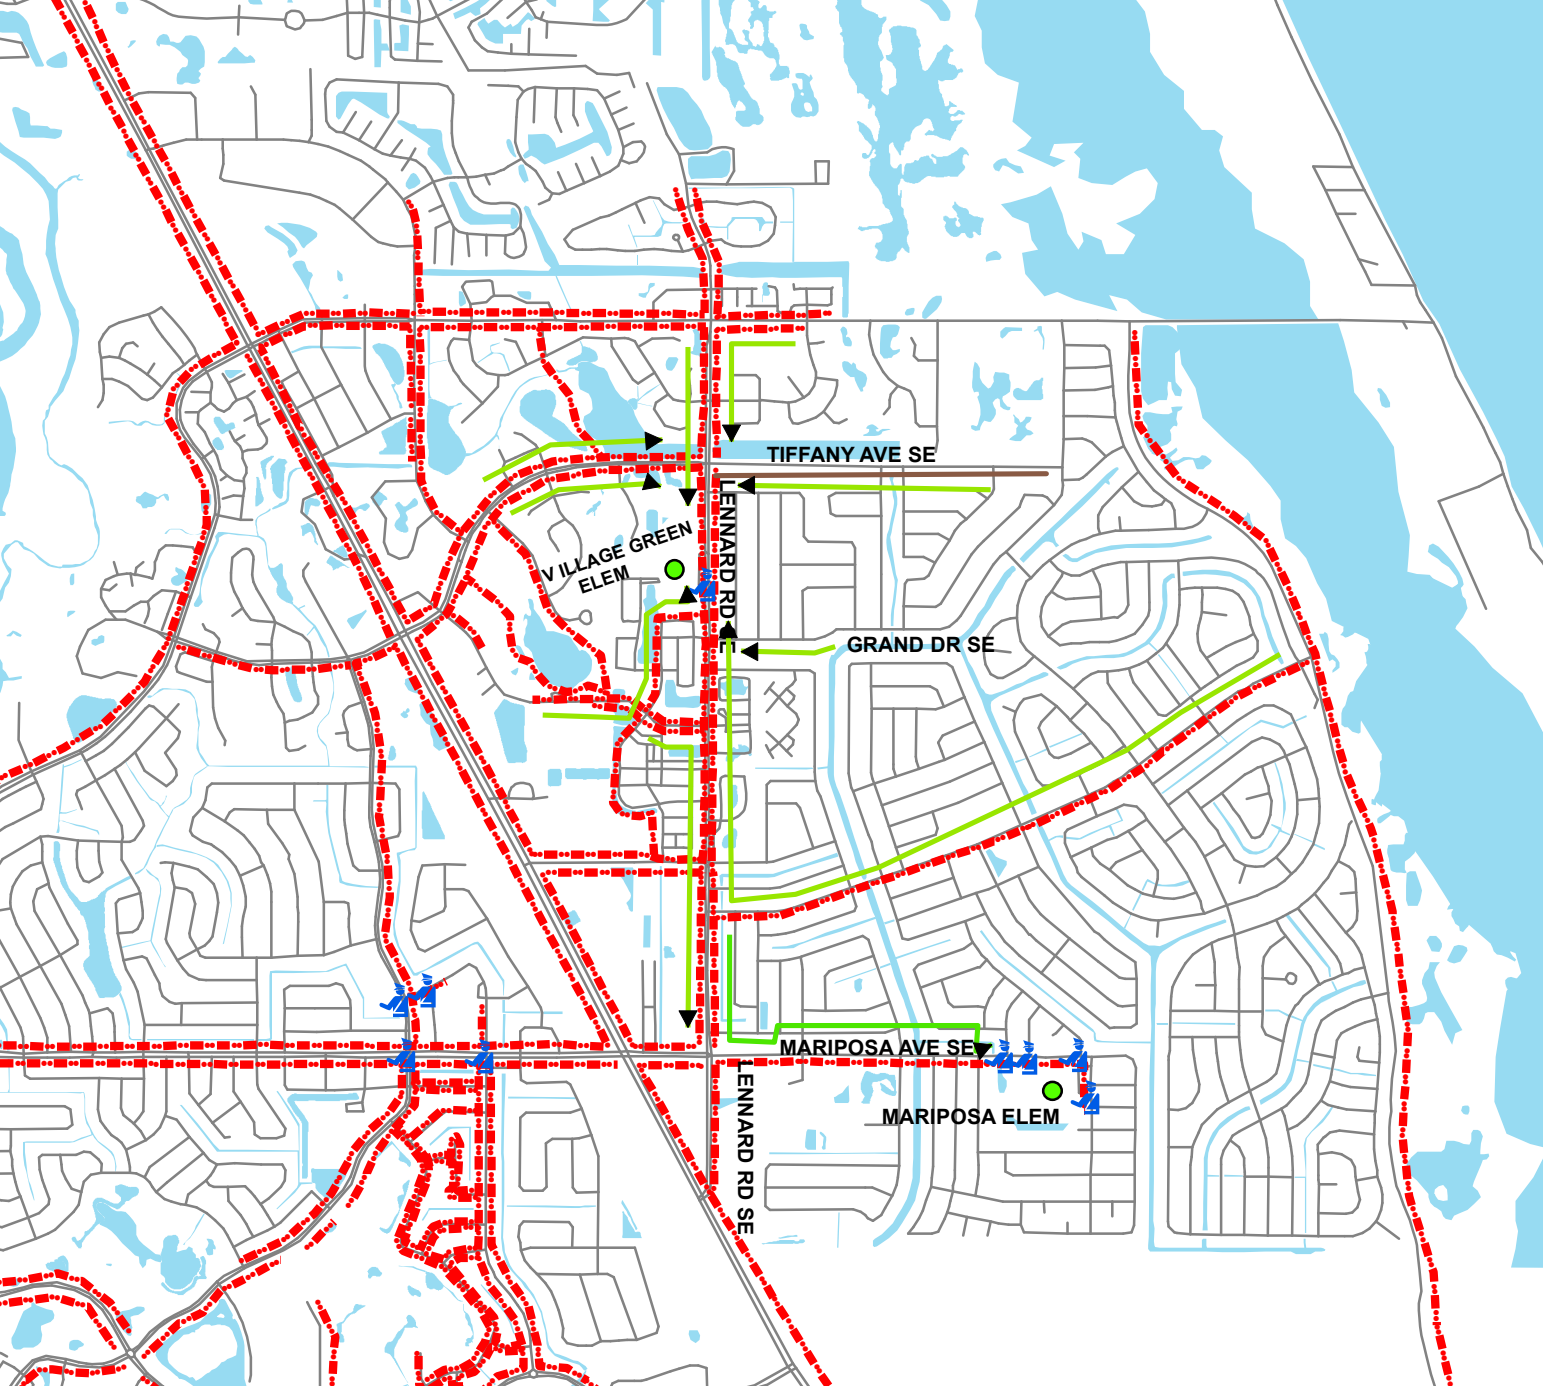

# MARIPOSA ELEM AND VILLAGE GREEN ELEM PRIMARY WALK AREA

-  SIDEWALK
-  FLAT WALK AREA
-  PRIMARY WALK AREA
-  CROSSING GUARD
-  SCHOOL

The primary walk path is one available path that is shown on the map. Parents/Guardians and students must make their own assessment and determine the correct path for the student based upon parental supervision, student age, and understanding of the traffic issues. Parents/Guardians must also be aware of changing roadway and traffic conditions and make route changes as hazards develop.