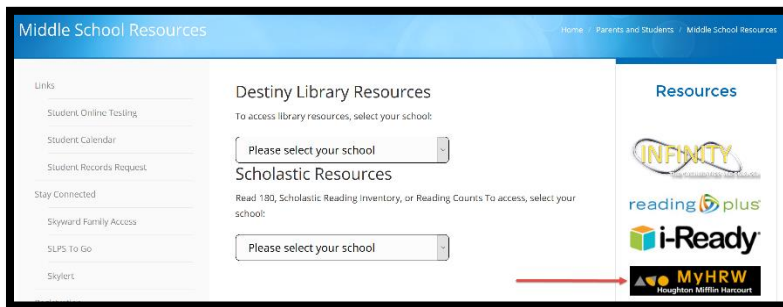

4. Click on myHRW Link.