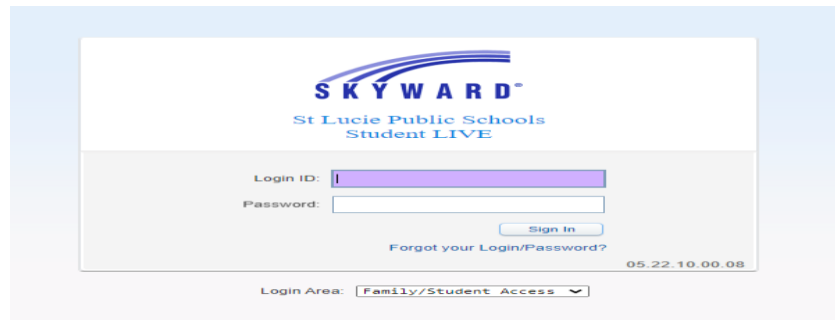

Step 2:

Sign in to the Skyward Student Live site