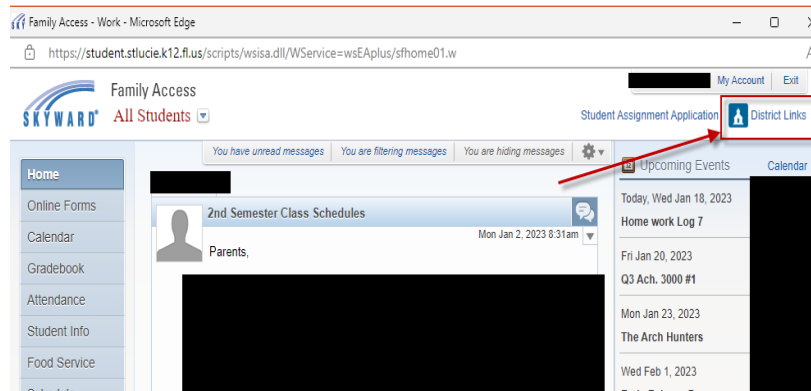

Step 1:

Navigate to the Parent and Students site

Step 2:

Sign in to the Skyward Student Live site

Step 2:

Click on "District Links" in the upper-right corner.

Step 3:

Click on “Cambium Assessments”