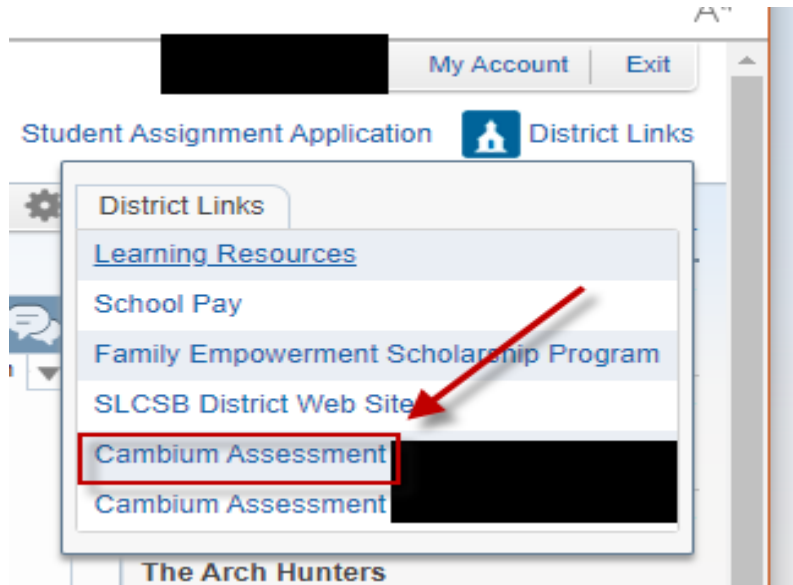

Step 1:

Navigate to the Parent and Students site

Step 2:

Sign in to the Skyward Student Live site

Step 2:

Click on "District Links" in the upper-right corner.

Step 3:

Click on “Cambium Assessments”