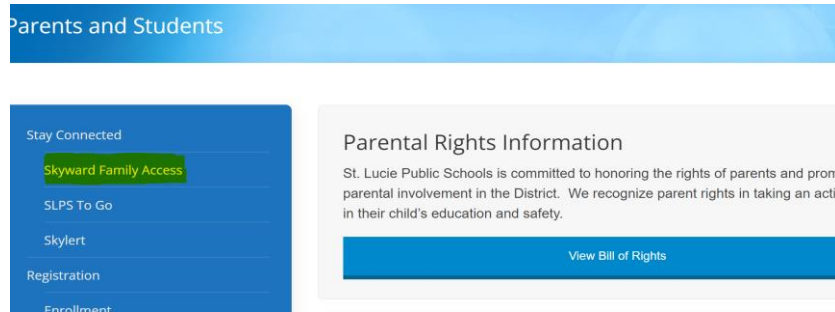

Accessing FAST PM Scores, Grades 3-10 in the State Family Portal

Student results for the Florida Assessment of Student Thinking (FAST) Progress Monitoring (PM) tests are available for Grades 3-10 in the Family Portal. You can access your student's FAST results in the state portal through Skyward Family Access. You will be able to see and print your student's scale score, achievement level, and a bar graph indicating the student's scale score and where it falls in the achievement level. A sample is shown below.

Step 1:

Navigate to the Parent and Students site