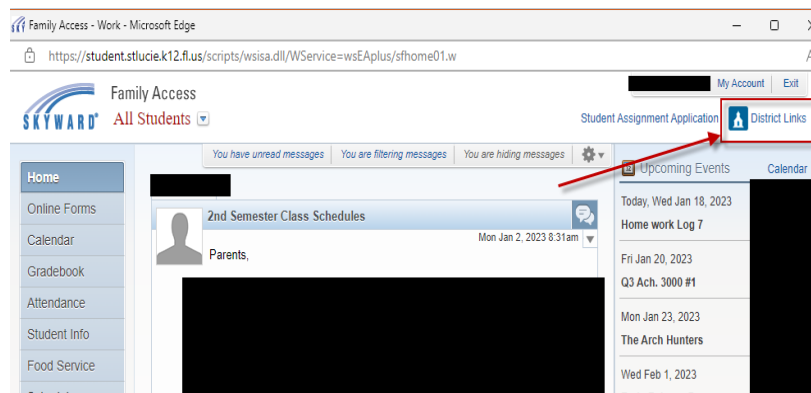

Step 3:

Click on "District Links" in the upper-right corner.