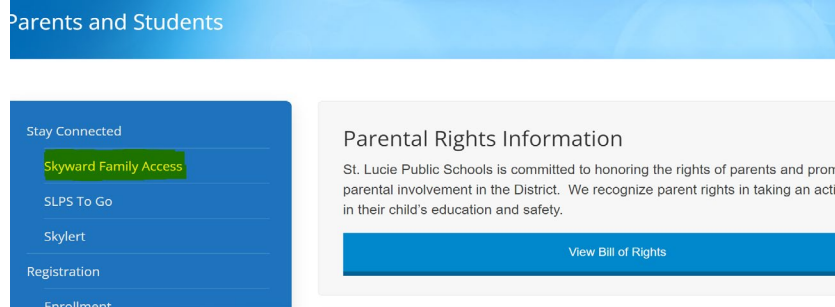

## Directions to Access the Florida State Family Portal

### Step 1:

Navigate to the Parent and Students site in Skyward.

### Step 2:

Sign in to the Skyward Student Live site