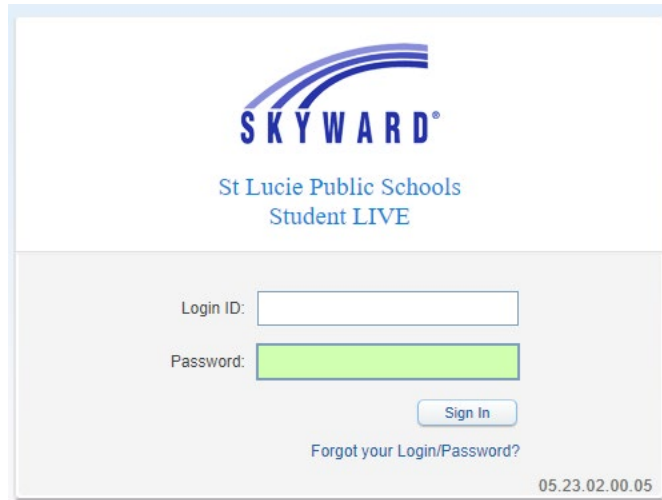

## Directions to Access the Florida State Family Portal

### Step 1:

Navigate to the Parent and Students site in Skyward.

### Step 2:

Sign in to the Skyward Student Live site