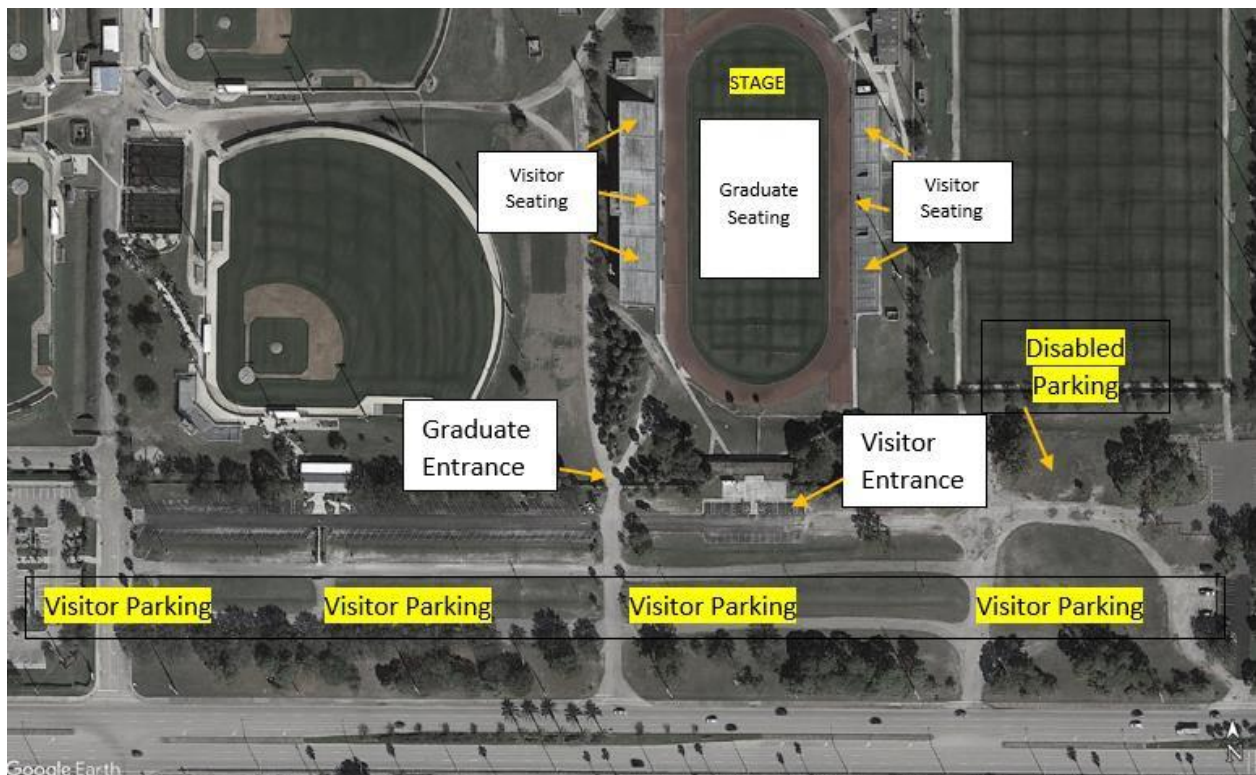

ST. LUCIE PUBLIC SCHOOLS
CLASS OF
**2021** 

2021
GRADUATION INFORMATION

VENUE: LAWNWOOD STADIUM
1302 Virginia Ave., Ft. Pierce, FL 34982

MAY 25

Treasure Coast High School
Lincoln Park Academy

8:00 AM
11:30 AM

- Each graduate will receive tickets for the ceremony from their school and should arrive in one car with their guests. All guests, including children and babies, require a ticket.
- The use of face masks will be optional for outdoor graduations.
- Graduates and Guests: If you are sick, have a fever, or have been in contact with someone who has tested positive for COVID-19 you must stay home for the safety and well-being of those in attendance.
- Visitors must be mindful of social distancing guidelines and stay 6 feet apart from other household groups when entering the stadium and when selecting seats in the bleachers. Seating will be every other row as designated.
- Any high-risk individuals or those who are susceptible to the heat should consider staying home and watching the live broadcast of the ceremony.
- All graduates must arrive at least 1 hour before the start of the ceremony.
- Upon arrival, all graduates will go directly to their assigned seats on the field. Graduates will be seated 6 feet from one another. Each graduate will be provided a bottle of water.
- Each graduate will have the opportunity to walk across the stage to be recognized during the roll call. However, graduates will not shake hands on stage.
- When the ceremony ends, all graduates and visitors will immediately exit the stadium as directed, while continuing to socially distance themselves from one another.
- Bags and coolers will not be permitted; however, guests may bring bottled water. All graduates and guests are encouraged to bring umbrellas to provide shade from the sun.

Lawnwood Stadium Map

All graduates and guests are asked to exit the stadium and parking lot quickly to allow for preparation for the next ceremony.