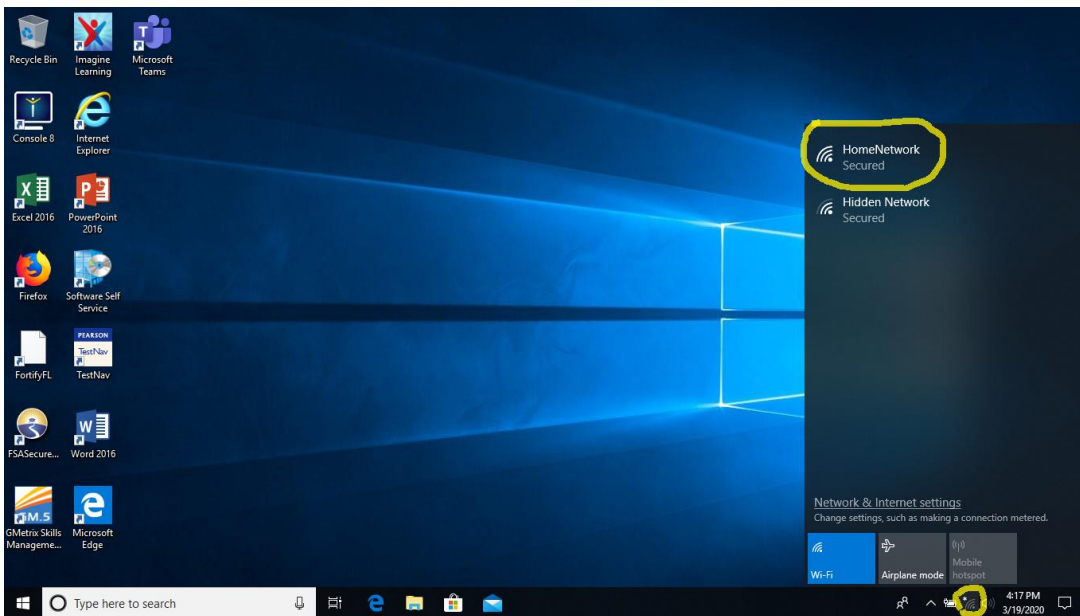

Home Student Laptop Access

Laptops distributed for home use have been pre-configured with an account for home use. Below are the credentials to log into the computer.

Username: **.\slpsstudent**

Password: **Home2020**

After logging in at home Click the *Wifi Icon* in the System Tray (located at the bottom of the screen) and connect to your home network.

Click on the arrow at the bottom of your screen.

Wait until the *Content Keeper Mobile client icon*  turns **Orange**. Then you are connected and can access the internet.